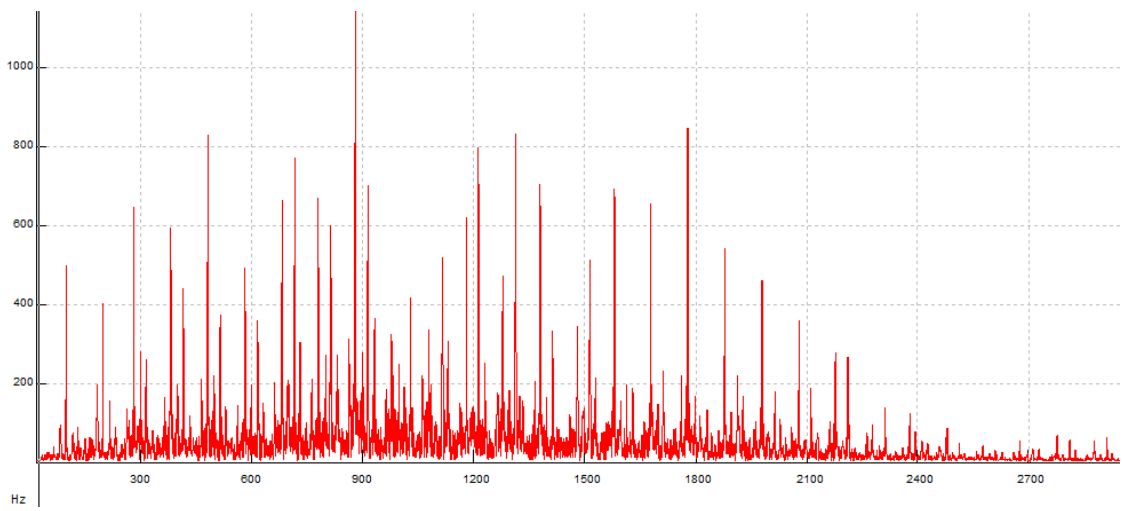

Time Waveform

Spectrum